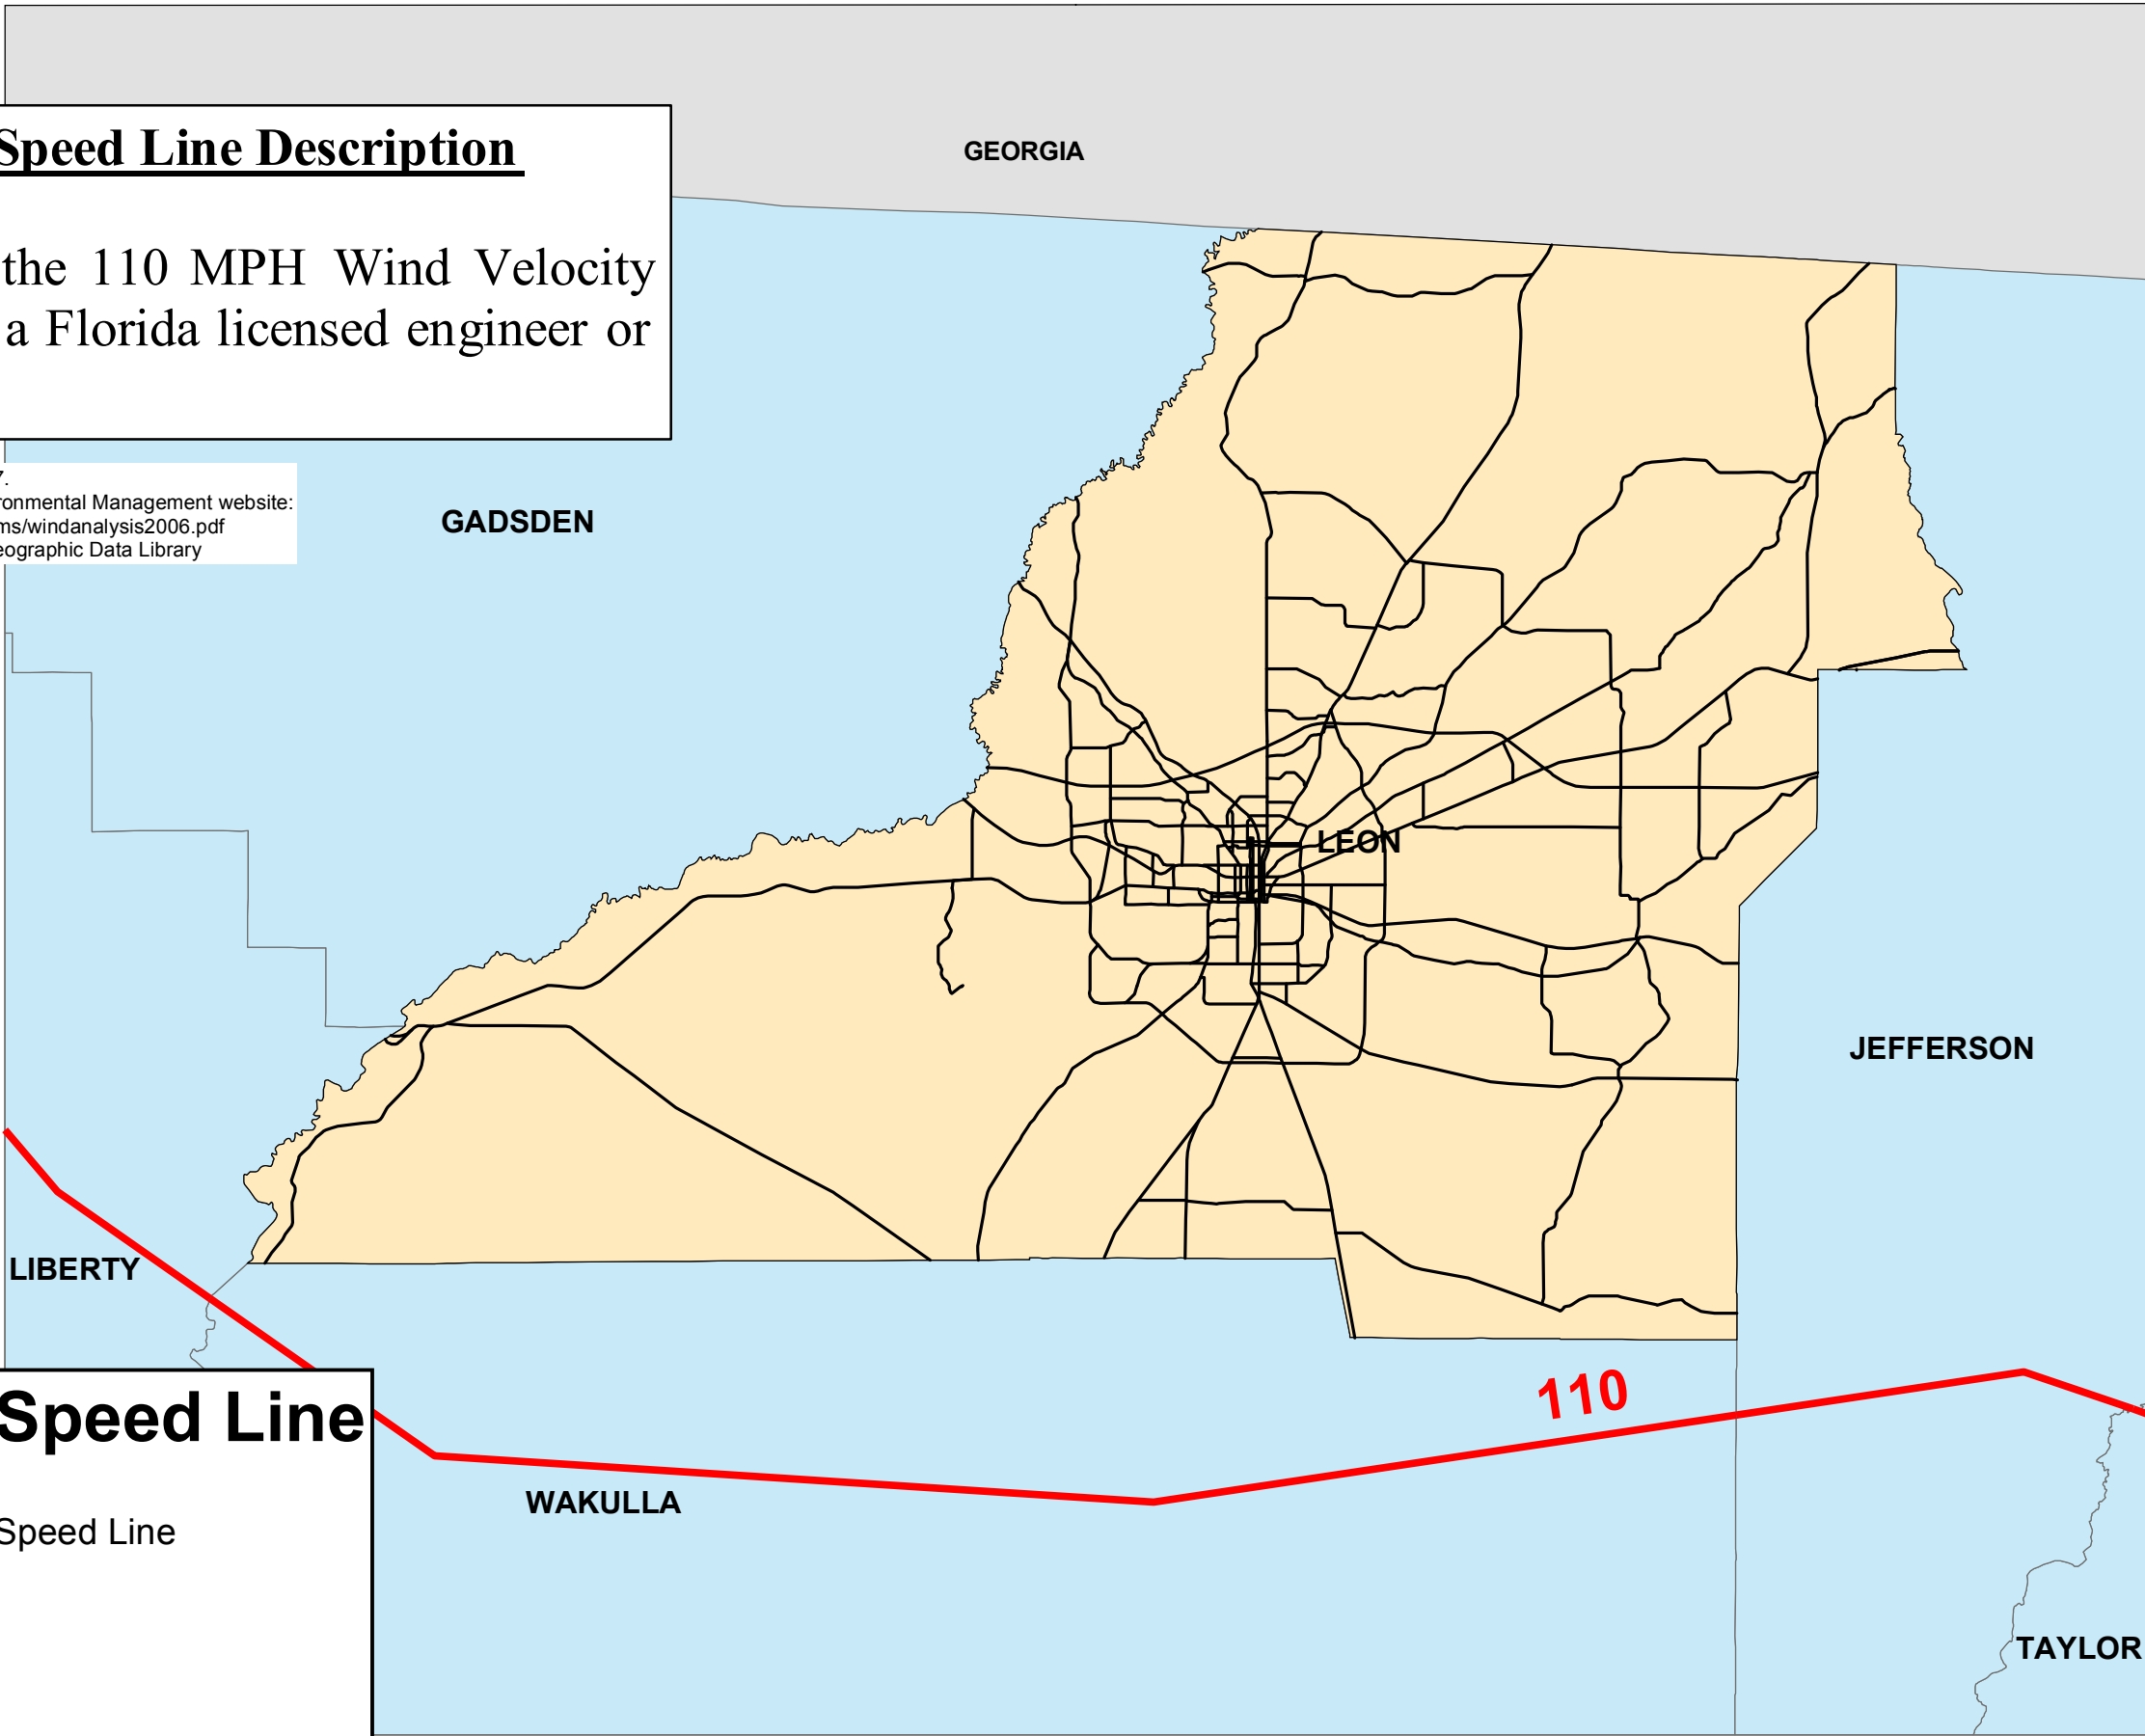

Leon County Wind Speed Line

Leon County Wind Speed Line Description

All of Leon County is in the 110 MPH Wind Velocity Zone or as interpolated by a Florida licensed engineer or architect.

May 2007.
Source: Department of Growth and Environmental Management website:
www.leonpermits.org/permits/forms/windanalysis2006.pdf
Base Layer Source: Florida Geographic Data Library

Leon County Wind Speed Line

-  ASCE 7-98 Wind Speed Line
-  Major Roads
-  Leon County
-  Counties