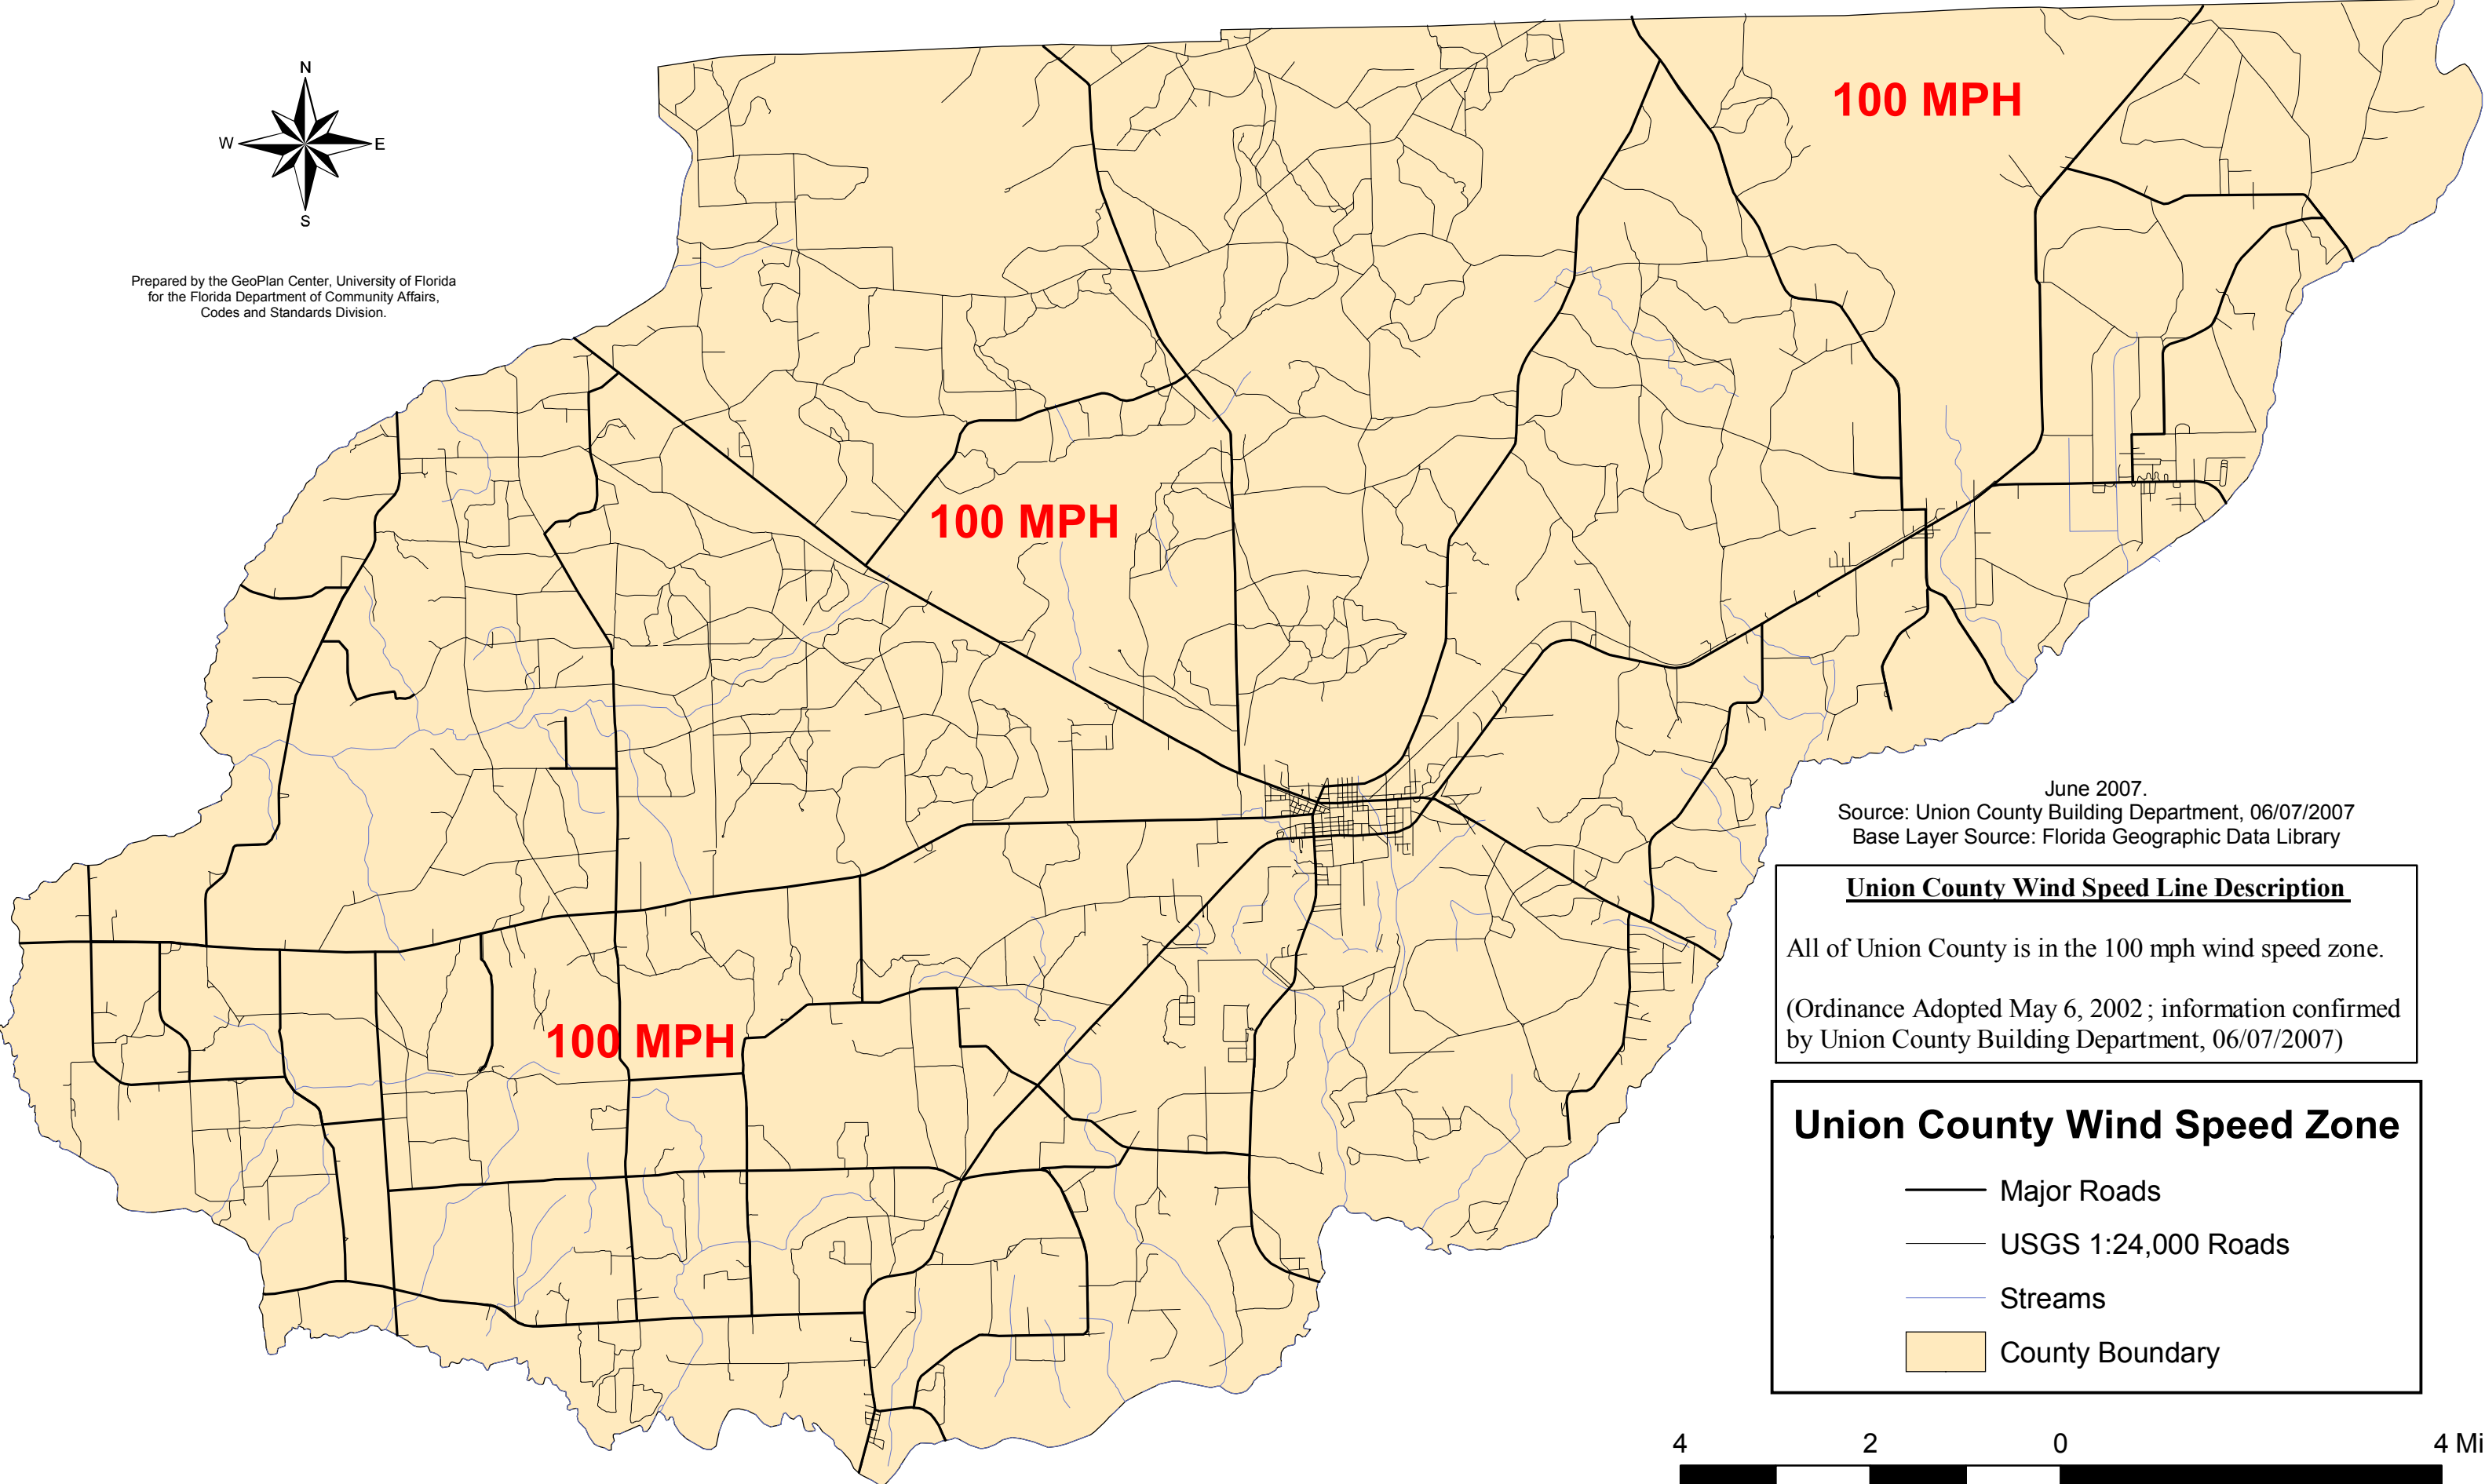

Union County Wind Speed Zone

Prepared by the GeoPlan Center, University of Florida
for the Florida Department of Community Affairs,
Codes and Standards Division.

100 MPH

100 MPH

100 MPH

June 2007.
Source: Union County Building Department, 06/07/2007
Base Layer Source: Florida Geographic Data Library

Union County Wind Speed Line Description
All of Union County is in the 100 mph wind speed zone.
(Ordinance Adopted May 6, 2002 ; information confirmed
by Union County Building Department, 06/07/2007)

Union County Wind Speed Zone

- Major Roads
- USGS 1:24,000 Roads
- Streams
- County Boundary